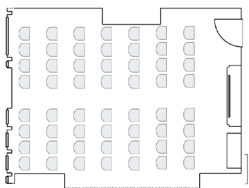

facts

size _ 30 m²

room
capacity

boardroom 12 people

copenhagen

(9th Floor)

overview

Inspired by the vibe of 25hours Hotel Paper Island in the heart of Copenhagen, this space is your canvas to put all ideas and transform it to fit your vision and let the creativity flow in this urban oasis!

facts

size _ 36 m²

room
capacity

theatre	40 people
classroom	24 people
u-shape	15 people
hollow square	18 people

floor plan

theatre

classroom

u-shape

facts

size _ 50 m²

room	theatre	56 people
capacity	classroom	30 people
	u-shape	24 people
	round table	20 people

floor plan

theatre

classroom

u-shape

round table

facts

size _ 27 m²+37 m²

room
capacity

boardroom 12 people
up to 20 people

floor plan

“unleash the extraordinary.”

paris

(L Floor)