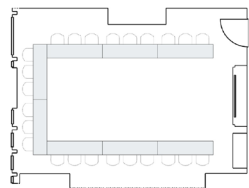

facts

size _ 30 m²

room
capacity

boardroom 12 people

copenhagen

(9th Floor)

overview

Inspired by the vibe of 25hours Hotel Paper Island in the heart of Copenhagen, this space is your canvas to put all ideas and transform it to fit your vision and let the creativity flow in this urban oasis!

facts

size _ 50 m²

room	theatre	56 people
capacity	classroom	30 people
	u-shape	24 people
	round table	20 people

floor plan

theatre

classroom

u-shape

round table

facts

size _ 27 m²+37 m²

room
capacity

boardroom 12 people
up to 20 people

floor plan

“unleash the extraordinary.”

paris

(L Floor)