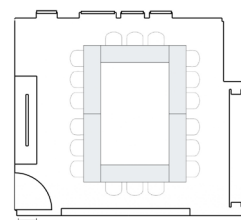

facts

size _ 30 m²

room
capacity

boardroom 12 people

copenhagen

(9th Floor)

overview

Inspired by the vibe of 25hours Hotel Paper Island in the heart of Copenhagen, this space is your canvas to put all ideas and transform it to fit your vision and let the creativity flow in this urban oasis!

facts

size _ 36 m²

room
capacity

theatre	40 people
classroom	24 people
u-shape	15 people
hollow square	18 people

floor plan

theatre

classroom

u-shape

facts

size _ 50 m²

room	theatre	56 people
capacity	classroom	30 people
	u-shape	24 people
	round table	20 people

floor plan

theatre

classroom

u-shape

round table