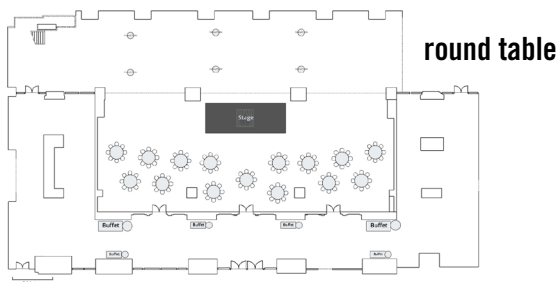

facts

size _ 27 m²+37 m²

room
capacity

boardroom 12 people
up to 20 people

floor plan

“unleash the extraordinary.”

paris

(L Floor)

facts

size _ 20 m²

room
capacity

boardroom 10 people

floor plan

“the playground of possibilities.”

ballroom

(L Floor)

floor plan

facts

size _ 500 m²

room
capacity

theatre 252 people
classroom 116 people
round table 120 people
round table 160 people

**YOUR NEXT EVENT
STARTS HERE!**

“life’s too short for dull colors.”

creative business set.