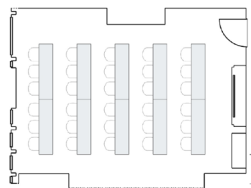

facts

size _ 30 m²

room
capacity

boardroom 12 people

copenhagen

(9th Floor)

overview

Inspired by the vibe of 25hours Hotel Paper Island in the heart of Copenhagen, this space is your canvas to put all ideas and transform it to fit your vision and let the creativity flow in this urban oasis!

facts

size _ 50 m²

room	theatre	56 people
capacity	classroom	30 people
	u-shape	24 people
	round table	20 people

floor plan

theatre

classroom

u-shape

round table

facts

size _ 27 m²+37 m²

room
capacity

boardroom 12 people
up to 20 people

floor plan

“unleash the extraordinary.”

paris

(L Floor)