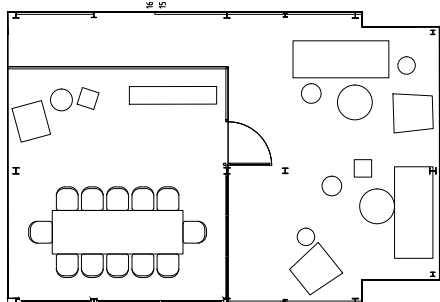

double u-shape

classroom

u-shape

board table

“use the free wi-fi and browse...”

zurich

(L Floor)

overview

facts

size _ 27 m²+37 m²

room
capacity

boardroom 12 people
up to 20 people

floor plan

“unleash the extraordinary.”

paris

(L Floor)