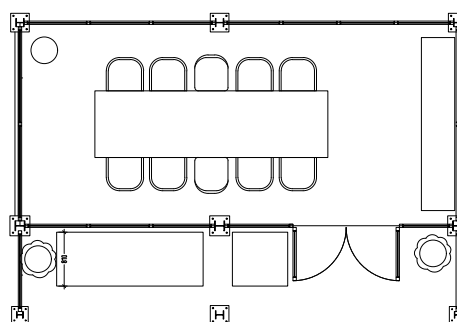

facts

size _ 27 m²+37 m²

room
capacity

boardroom 12 people
up to 20 people

floor plan

“unleash the extraordinary.”

paris

(L Floor)

facts

size _ 20 m²

room
capacity

boardroom 10 people

floor plan

“the playground of possibilities.”

ballroom

(L Floor)