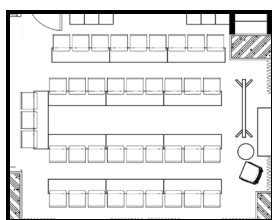

facts

size _ 30 m²

room
capacity

boardroom 12 people

copenhagen

(9th Floor)

overview

Inspired by the vibe of 25hours Hotel Paper Island in the heart of Copenhagen, this space is your canvas to put all ideas and transform it to fit your vision and let the creativity flow in this urban oasis!

facts

size _ 50 m²

room	theatre	56 people
capacity	classroom	30 people
	u-shape	24 people
	round table	20 people

floor plan

theatre

classroom

u-shape

round table

Think big, dream loud, and enjoy the ride—because in Hamburg, the moment is always now.

facts

size _ 75 m²

room	theatre	40 people
capacity	classroom	24 people
	u-shape	27 people
	round table	30 people

floor plan

double u-shape

classroom

u-shape

board table

“use the free wi-fi and browse...”

zurich

(L Floor)

overview