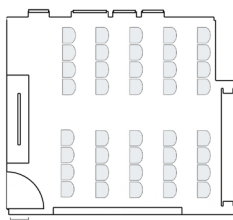

facts

size _ 30 m²

room
capacity

boardroom 12 people

copenhagen

(9th Floor)

overview

Inspired by the vibe of 25hours Hotel Paper Island in the heart of Copenhagen, this space is your canvas to put all ideas and transform it to fit your vision and let the creativity flow in this urban oasis!

facts

size _ 36 m²

room
capacity

theatre	40 people
classroom	24 people
u-shape	15 people
hollow square	18 people

floor plan

theatre

classroom

u-shape

facts

size _ 27 m²+37 m²

room
capacity

boardroom 12 people
up to 20 people

floor plan

“unleash the extraordinary.”

paris

(L Floor)