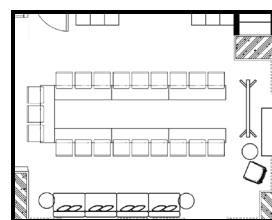

Think big, dream loud, and enjoy the ride—because in Hamburg, the moment is always now.

facts

size _ 75 m²

room	theatre	40 people
capacity	classroom	24 people
	u-shape	27 people
	round table	30 people

floor plan

double u-shape

classroom

u-shape

board table

“use the free wi-fi and browse...”

zurich

(L Floor)

overview