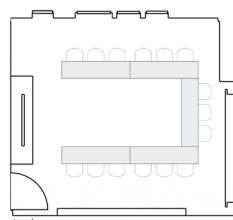

facts

size _ 30 m²

room
capacity

boardroom 12 people

copenhagen

(9th Floor)

overview

Inspired by the vibe of 25hours Hotel Paper Island in the heart of Copenhagen, this space is your canvas to put all ideas and transform it to fit your vision and let the creativity flow in this urban oasis!

facts

size _ 36 m²

room
capacity

theatre	40 people
classroom	24 people
u-shape	15 people
hollow square	18 people

floor plan

theatre

classroom

u-shape

facts

size _ 50 m²

room	theatre	56 people
capacity	classroom	30 people
	u-shape	24 people
	round table	20 people

floor plan

theatre

classroom

u-shape

round table