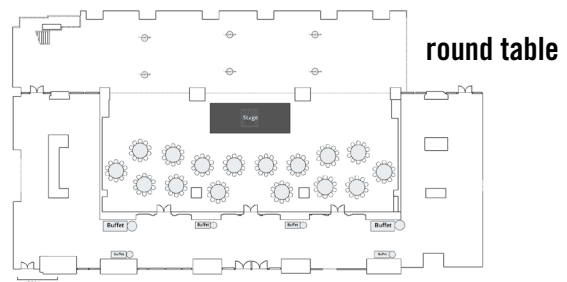

facts

size _ 27 m²+37 m²

room
capacity

boardroom 12 people
up to 20 people

floor plan

“unleash the extraordinary.”

paris

(L Floor)

facts

size _ 20 m²

room
capacity

boardroom 10 people

floor plan

“the playground of possibilities.”

ballroom

(L Floor)

floor plan

facts

size _ 500 m²

room
capacity

theatre 252 people
classroom 116 people
round table 120 people
round table 160 people

**YOUR NEXT EVENT
STARTS HERE!**

“life’s too short for dull colors.”

creative business set.