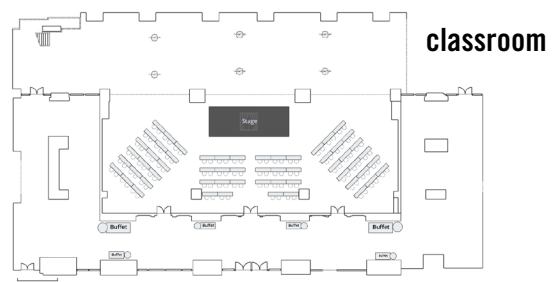

facts

size _ 27 m²+37 m²

room
capacity

boardroom 12 people
up to 20 people

floor plan

“unleash the extraordinary.”

paris

(L Floor)

facts

size _ 20 m²

room
capacity

boardroom 10 people

floor plan

“the playground of possibilities.”

ballroom

(L Floor)

floor plan

facts

size _ 500 m²

room
capacity

theatre 252 people
classroom 116 people
round table 120 people
round table 160 people

**YOUR NEXT EVENT
STARTS HERE!**

“life’s too short for dull colors.”

creative business set.