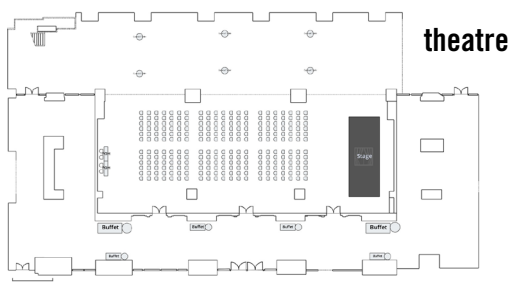

floor plan

facts

size _ 500 m²

room
capacity

theatre 252 people
classroom 116 people
round table 120 people
round table 160 people

**YOUR NEXT EVENT
STARTS HERE!**

“life’s too short for dull colors.”

creative business set.