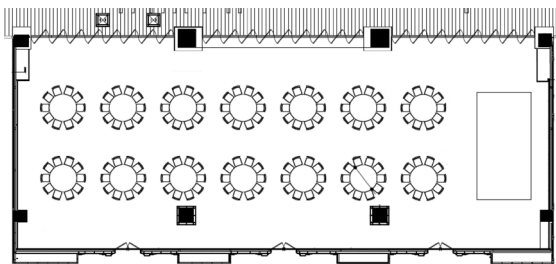

facts

size _ 33 m²

- | | |
|-----------------|-----------------------|
| room capacity | _ boardroom 16 people |
| [max. capacity] | |

floor plan

berlin.

overview

In Berlin, the vibe is electric with events and activities popping off all the time—and our space is no different! Let the good times roll as you brainstorm, create, and enjoy every moment together!

facts

size _ 58 m²

- room capacity [max. capacity]
- _ theatre 25 people
 - _ classroom 24 people
 - _ u-shape 21 people
 - _ boardroom 18 people

floor plan

ballroom.

overview

Your Next Event Starts Here!

Whether it's a high-powered seminar, a corporate celebration, a dazzling product launch, a fun-filled birthday bash, a glamorous prom night, or a dreamy intimate wedding, our ballroom is the perfect canvas for your event. It's your space to transform!

floor plan

zurich.

overview

Bored of those office cubicals? Here at Zurich, we'll spark your creativity! The vibe's set up so you can vibe and meet in total comfort.

facts

size _ 27 m²

room capacity [max. capacity] _ boardroom 12 people