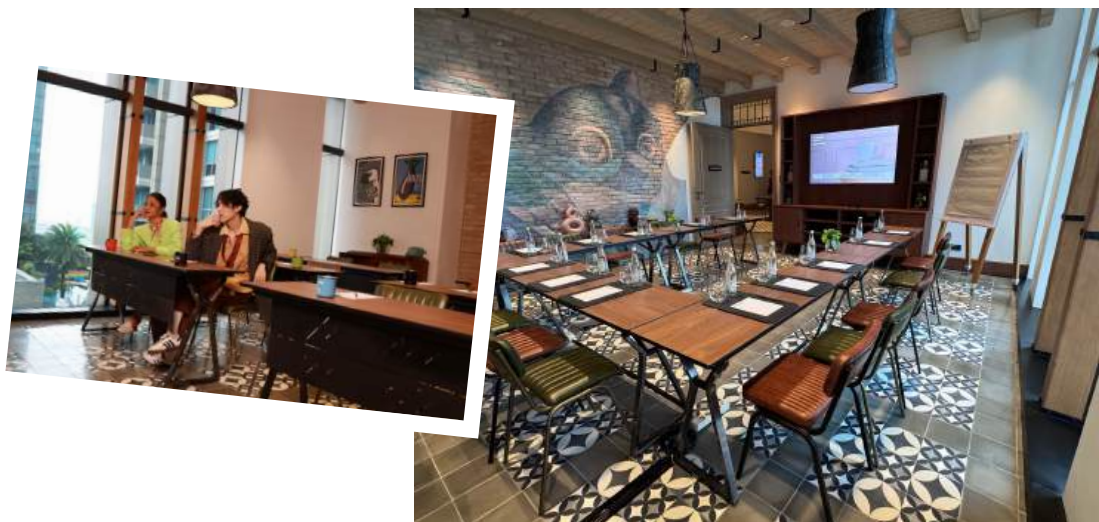

contact.

event specialists
p +62 21 7288 8888
e events@25hours-hotels.com