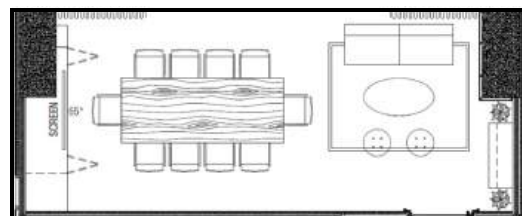

facts

size _ 33 m²

- | | |
|-----------------|-----------------------|
| room capacity | _ boardroom 16 people |
| [max. capacity] | |

floor plan

berlin.

overview

In Berlin, the vibe is electric with events and activities popping off all the time—and our space is no different! Let the good times roll as you brainstorm, create, and enjoy every moment together!