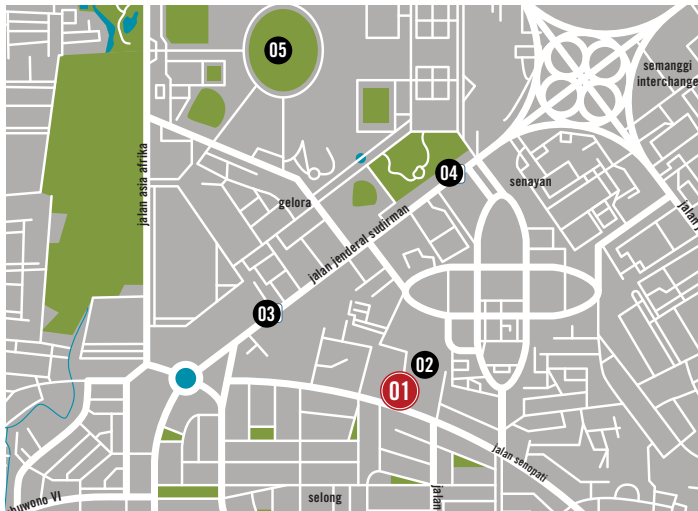

large urban

size_45 m²

medium plus garden

size_38 m²

“the playground of possibilities”

directions.

- 01 – 25hours hotel jakarta the oddbird
- 02 – ASHTA mall
- 03 – Senayan Mastercard MRT station
- 04 – Istora Mandiri MRT station
- 05 – Gelora Bung Karno

Located in the bustling heart of Sudirman Central Business District (SCBD) at District 8, 25hours Hotel The Oddbird rises 38 stories above the city skyline. Featuring 210 stylish rooms and 135 serviced apartments, the hotel sits directly above ASHTA Mall, placing you at the epicenter of Jakarta's most vibrant business and lifestyle scene.

Easily accessible, we're just a 45-minute drive from Soekarno-Hatta International Airport and a quick 15-minute walk from the Istora Mandiri or Senayan Mastercard MRT stations.

Discover the perfect setting for meetings, events, and creative gatherings in the city's most dynamic district.