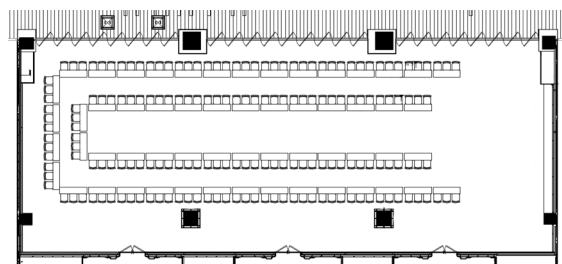

facts

size _ 33 m²

- | | |
|-----------------|-----------------------|
| room capacity | _ boardroom 16 people |
| [max. capacity] | |

floor plan

berlin.

overview

In Berlin, the vibe is electric with events and activities popping off all the time—and our space is no different! Let the good times roll as you brainstorm, create, and enjoy every moment together!

facts

size _ 55 m²

- room capacity [max. capacity]
- _ theatre 30 people
 - _ classroom 24 people
 - _ u-shape 18 people
 - _ boardroom 16 people

floor plan

hamburg.

overview

This awesome space is all about sparking creativity and embracing unconventional ideas.

facts

size _ 58 m²

- room capacity [max. capacity]
- _ theatre 25 people
 - _ classroom 24 people
 - _ u-shape 21 people
 - _ boardroom 18 people

floor plan

ballroom.

overview

Your Next Event Starts Here!

Whether it's a high-powered seminar, a corporate celebration, a dazzling product launch, a fun-filled birthday bash, a glamorous prom night, or a dreamy intimate wedding, our ballroom is the perfect canvas for your event. It's your space to transform!

floor plan

zurich.

overview

Bored of those office cubicals? Here at Zurich, we'll spark your creativity! The vibe's set up so you can vibe and meet in total comfort.

facts

size _ 27 m²

room capacity [max. capacity] _ boardroom 12 people