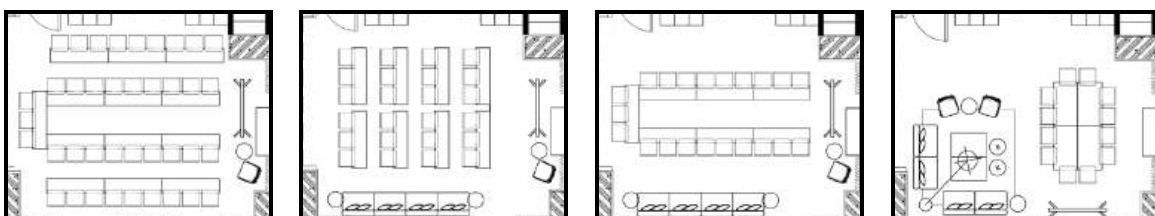

berlin.

overview

In Berlin, the vibe is electric with events and activities popping off all the time—and our space is no different! Let the good times roll as you brainstorm, create, and enjoy every moment together!

facts

size _ 55 m²

1. room capacity [max. capacity]
2. _ theatre 30 people
   - _ classroom 24 people
   - _ u-shape 18 people
   - _ boardroom 16 people

floor plan

hamburg.

overview

This awesome space is all about sparking creativity and embracing unconventional ideas.

facts

size _ 58 m²

1. room capacity [max. capacity]
2. _ theatre 25 people
   - _ classroom 24 people
   - _ u-shape 21 people
   - _ boardroom 18 people

floor plan