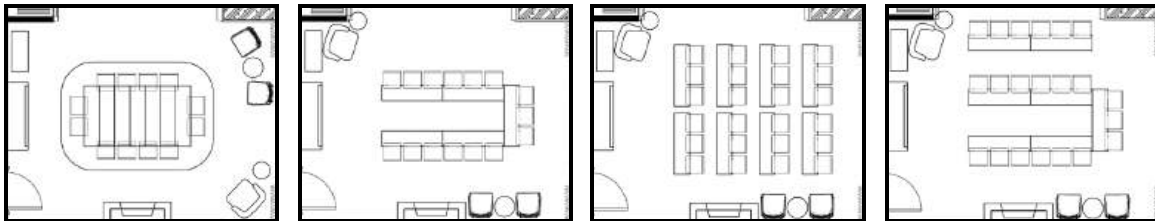

facts

size _ 33 m²

- | | |
|-----------------|-----------------------|
| room capacity | _ boardroom 16 people |
| [max. capacity] | |

floor plan

berlin.

overview

In Berlin, the vibe is electric with events and activities popping off all the time—and our space is no different! Let the good times roll as you brainstorm, create, and enjoy every moment together!

facts

size _ 55 m²

- room capacity [max. capacity]
- _ theatre 30 people
 - _ classroom 24 people
 - _ u-shape 18 people
 - _ boardroom 16 people

floor plan

hamburg.

overview

This awesome space is all about sparking creativity and embracing unconventional ideas.

facts

size _ 58 m²

- room capacity [max. capacity]
- _ theatre 25 people
 - _ classroom 24 people
 - _ u-shape 21 people
 - _ boardroom 18 people

floor plan

ballroom.

overview

Your Next Event Starts Here!

Whether it's a high-powered seminar, a corporate celebration, a dazzling product launch, a fun-filled birthday bash, a glamorous prom night, or a dreamy intimate wedding, our ballroom is the perfect canvas for your event. It's your space to transform!