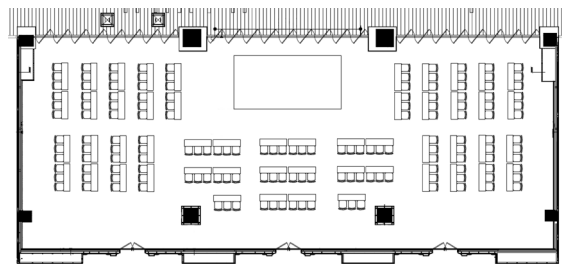

facts

size _ 55 m²

- room capacity [max. capacity]
- _ theatre 30 people
 - _ classroom 24 people
 - _ u-shape 18 people
 - _ boardroom 16 people

floor plan

hamburg.

overview

This awesome space is all about sparking creativity and embracing unconventional ideas.

facts

size _ 58 m²

- room capacity [max. capacity]
- _ theatre 25 people
 - _ classroom 24 people
 - _ u-shape 21 people
 - _ boardroom 18 people

floor plan

ballroom.

overview

Your Next Event Starts Here!

Whether it's a high-powered seminar, a corporate celebration, a dazzling product launch, a fun-filled birthday bash, a glamorous prom night, or a dreamy intimate wedding, our ballroom is the perfect canvas for your event. It's your space to transform!

Book your next event today and let's create something extraordinary!

facts

size _ 500 m²

- room capacity _ theatre 250 people
- [max. capacity] _ classroom 174 people
- _ double u-shape 175 people
- _ round table 140 people

floor plan

zurich.

overview

Bored of those office cubicals? Here at Zurich, we'll spark your creativity! The vibe's set up so you can vibe and meet in total comfort.

facts

size _ 27 m²

room capacity [max. capacity] _ boardroom 12 people