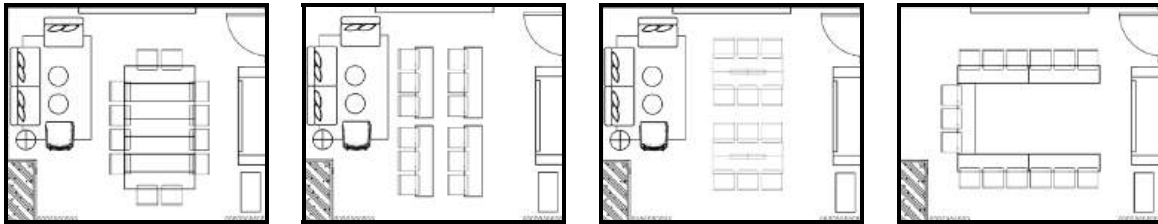

copenhagen.

overview

Inspired by the vibe of 25hours Hotel Paper Island in the heart of Copenhagen, this space is your canvas! Transform it to fit your vision and let the creativity flow in this urban oasis!

facts

size _ 38 m²

room capacity	_ theatre 20 people
[max. capacity]	_ classroom 18 people
	_ u-shape 15 people
	_ boardroom 16 people

floor plan

new york.

overview

Known for ultimate playground for a funky lifestyle, we chose New York for this space identity. Here, the spirit of innovation is alive and kicking. Let's gather around the board table up to 10 peeps and dive into discussions that spark creativity and fresh ideas. Get ready to unleash your inner visionary in style!

facts

size _ 33 m²

room capacity	_ boardroom 16 people
[max. capacity]	

floor plan