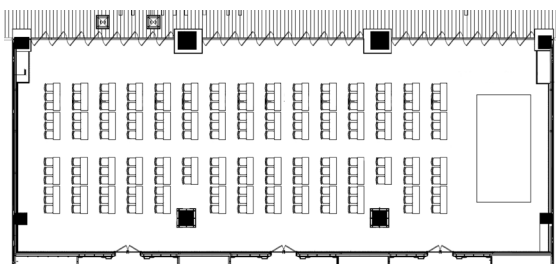

facts

size _ 33 m²

- | | |
|-----------------|-----------------------|
| room capacity | _ boardroom 16 people |
| [max. capacity] | |

floor plan

berlin.

overview

In Berlin, the vibe is electric with events and activities popping off all the time—and our space is no different! Let the good times roll as you brainstorm, create, and enjoy every moment together!

facts

size _ 58 m²

- room capacity [max. capacity]
- _ theatre 25 people
 - _ classroom 24 people
 - _ u-shape 21 people
 - _ boardroom 18 people

floor plan

ballroom.

overview

Your Next Event Starts Here!

Whether it's a high-powered seminar, a corporate celebration, a dazzling product launch, a fun-filled birthday bash, a glamorous prom night, or a dreamy intimate wedding, our ballroom is the perfect canvas for your event. It's your space to transform!

Book your next event today and let's create something extraordinary!

facts

size _ 500 m²

- room capacity _ theatre 250 people
- [max. capacity] _ classroom 174 people
- _ double u-shape 175 people
- _ round table 140 people

floor plan

zurich.

overview

Bored of those office cubicals? Here at Zurich, we'll spark your creativity! The vibe's set up so you can vibe and meet in total comfort.

facts

size _ 27 m²

room capacity [max. capacity] _ boardroom 12 people